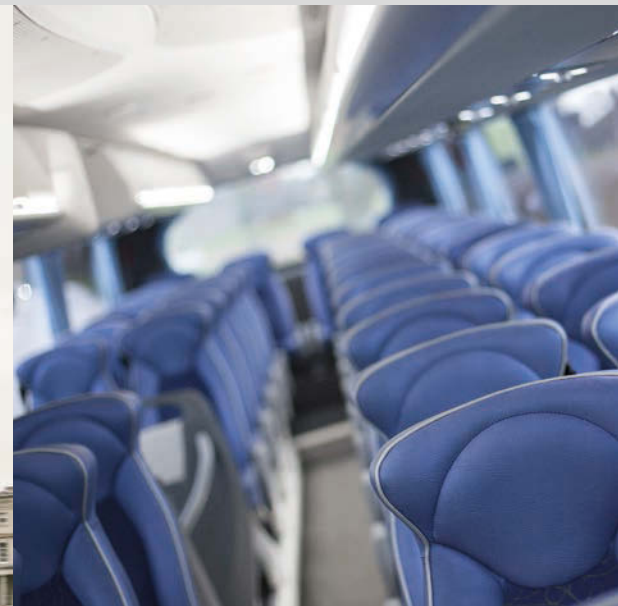

# THE ULTIMATE WAY TO ENJOY A COACH HOLIDAY

This spacious, luxurious coach boasts everything you'd expect from a premium touring vehicle. On-board, you'll find hot drink making facilities and fridge to keep you refreshed, as well as a light, airy cabin, plenty of leg room and a variety of entertainment options.

It's not just the facilities that make it perfect for longer touring trips. The size of the coach means there's plenty of luggage room, so everyone can bring their holiday essentials!

Reclining seats with arm rests

3-point seat belts

Washroom & toilet

DVD and TV screens

Tea & coffee making facilities

Climate control system

Microphone

Vehicle tracking