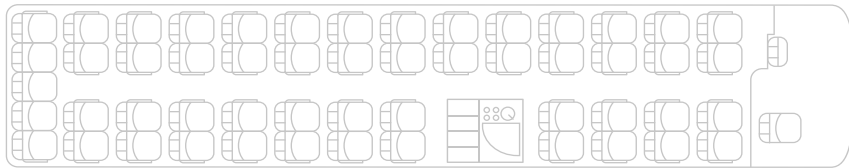

# THE PREMIER EXECUTIVE 53 SEATER COACH

Extra-long legroom

USB ports on each seat

Washroom & toilet

DVD and TV screens

Tea & coffee making facilities

Microphone

Vehicle tracking

53  
seats