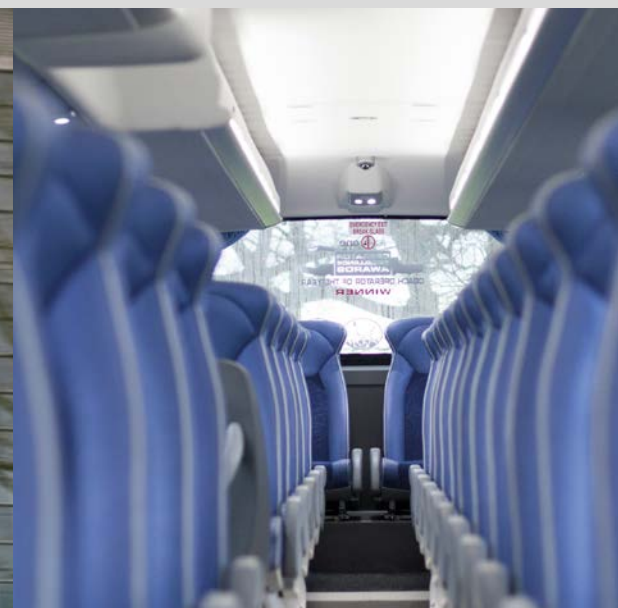

# THE PERFECT CHOICE FOR A TOURING HOLIDAY

This luxurious coach is the perfect choice for the touring holiday – it boasts a light, airy cabin and plenty of legroom to ensure comfort throughout even the longest journey, and large bootspace for all your luggage.

With DVD player and TV screens, refreshment facilities and a toilet, this spacious vehicle has everything you need to make your journey enjoyable and help you get your holiday off to a good start.

Reclining seats with arm rests

Extra-long legroom

USB ports on each seat

Washroom & toilet

DVD and TV screens

Tea & coffee making facilities

Microphone

Vehicle tracking

53  
seats