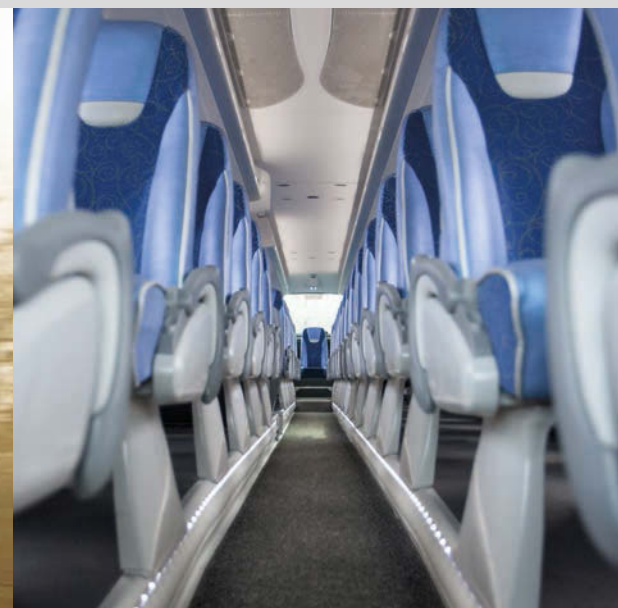

THE PREMIER EXECUTIVE 57 SEATER COACH

THE ULTIMATE TOURING EXPERIENCE

A luxurious interior that boasts everything you'd expect from a premium touring vehicle, coupled with the largest capacity in our fleet, makes this a great choice for bigger touring parties. There's on-board hot drinks facilities and fridge, as well as a variety of entertainment options to fend off boredom.

Alongside this, there's a washroom for comfort and plenty of space for luggage, so everyone can bring their holiday essentials!

Leather-trimmed reclining seats

3-point seatbelts

DVD and TV

Washroom & toilet

Coffee machine and fridge

Dual zone climate system

Powered luggage lockers

Tinted windows

57
seats