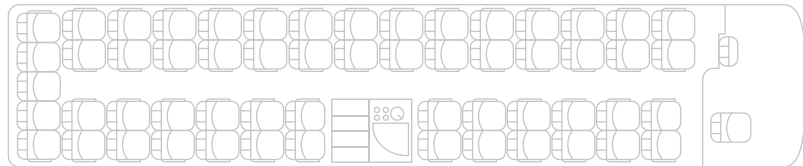

THE PREMIER EXECUTIVE 57 SEATER COACH

THE ULTIMATE TOURING EXPERIENCE

A luxurious interior that boasts everything you'd expect from a premium touring vehicle, coupled with the largest capacity in our fleet, makes this a great choice for bigger touring parties. There's on-board hot drinks facilities and fridge, as well as a variety of entertainment options to fend off boredom.

Alongside this, there's a washroom for comfort and plenty of space for luggage, so everyone can bring their holiday essentials!

Leather-trimmed reclining seats

3-point seatbelts

DVD and TV

Washroom & toilet

Coffee machine and fridge

Dual zone climate system

Powered luggage lockers

Tinted windows

57
seats