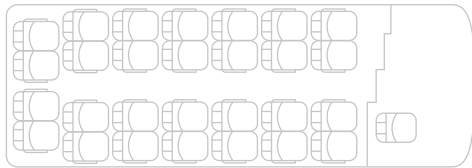

# THE VIP PREMIER EXECUTIVE 28 SEATER MIDI-COACH

# ADDING LUXURY AND COMFORT TO YOUR TRIPS

With plenty of space, room for luggage, air conditioning and a raft of entertainment including CD and DVD players, our VIP Premier Executive 28 seater Midi-coach is the perfect choice if you're looking for a comfortable way to travel.

3-point seat belts

CD player

Air conditioning

Leather-trimmed seating

Extended legroom

Large boot space

Vehicle tracking

28  
seats