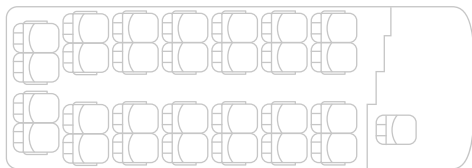

THE VIP PREMIER EXECUTIVE 28 SEATER MIDI-COACH

ADDING LUXURY AND COMFORT TO YOUR TRIPS

With plenty of space, room for luggage, air conditioning and a raft of entertainment including CD and DVD players, our VIP Premier Executive 28 seater Midi-coach is the perfect choice if you're looking for a comfortable way to travel.

3-point seat belts

CD player

Air conditioning

Leather-trimmed seating

Extended legroom

Large boot space

Vehicle tracking

28
seats