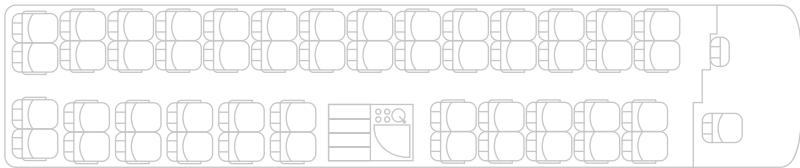

It's not just the facilities that make it perfect for longer touring trips. The size of the coach means there's plenty of luggage room, so everyone can bring their holiday essentials!

Reclining seats with arm rests

3-point seat belts

Washroom & toilet

DVD and TV screens

Tea & coffee making facilities

Climate control system

Microphone

Vehicle tracking

50  
seats