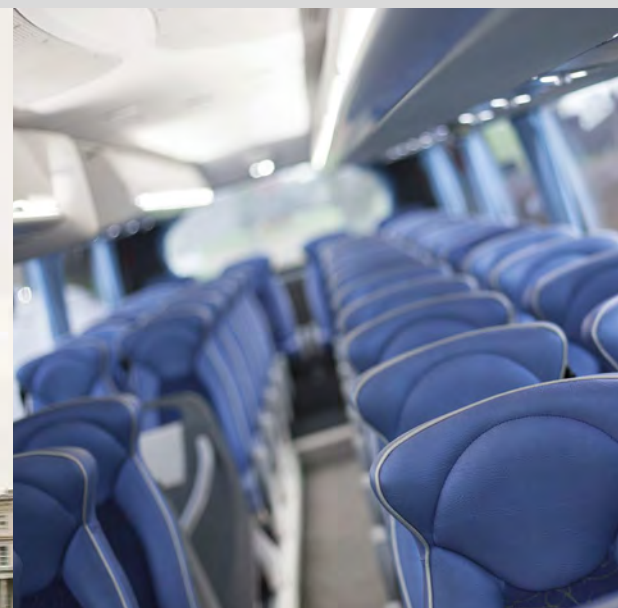

# THE ULTIMATE WAY TO ENJOY A COACH HOLIDAY

This spacious, luxurious coach boasts everything you'd expect from a premium touring vehicle. On-board, you'll find hot drink making facilities and fridge to keep you refreshed, as well as a light, airy cabin, plenty of leg room and a variety of entertainment options.

It's not just the facilities that make it perfect for longer touring trips. The size of the coach means there's plenty of luggage room, so everyone can bring their holiday essentials!

Reclining seats with arm rests

3-point seat belts

Washroom & toilet

DVD and TV screens

Tea & coffee making facilities

Climate control system

Microphone

Vehicle tracking

50  
seats