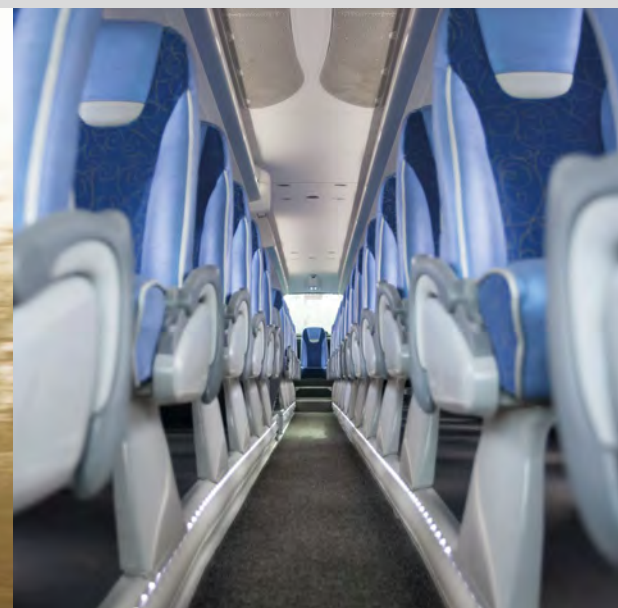

THE PREMIER EXECUTIVE 57 SEATER COACH

THE ULTIMATE TOURING EXPERIENCE

A luxurious interior that boasts everything you'd expect from a premium touring vehicle, coupled with the largest capacity in our fleet, makes this a great choice for bigger touring parties. There's on-board hot drinks facilities and fridge, as well as a variety of entertainment options to fend off boredom.

Alongside this, there's a washroom for comfort and plenty of space for luggage, so everyone can bring their holiday essentials!

Leather-trimmed reclining seats

3-point seatbelts

DVD and TV

Washroom & toilet

Coffee machine and fridge

Dual zone climate system

Powered luggage lockers

Tinted windows

57
seats