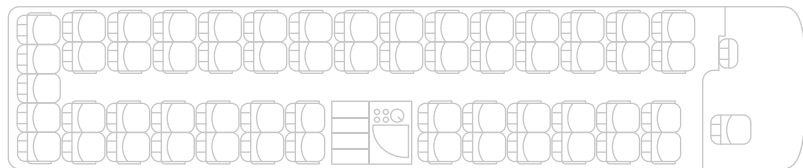

THE PREMIER EXECUTIVE 57 SEATER COACH

THE ULTIMATE TOURING EXPERIENCE

A luxurious interior that boasts everything you'd expect from a premium touring vehicle, coupled with the largest capacity in our fleet, makes this a great choice for bigger touring parties. There's on-board hot drinks facilities and fridge, as well as a variety of entertainment options to fend off boredom.

Alongside this, there's a washroom for comfort and plenty of space for luggage, so everyone can bring their holiday essentials!

Leather-trimmed reclining seats

3-point seatbelts

DVD and TV

Washroom & toilet

Coffee machine and fridge

Dual zone climate system

Powered luggage lockers

Tinted windows

57
seats