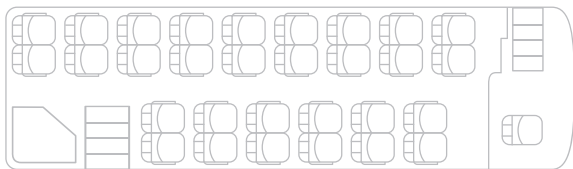

THE PREMIER EXECUTIVE 30 SEATER

REACH YOUR DESTINATION IN STYLE

With a spacious and luxurious interior, our 30-seater is the ideal blend of comfort and elegance. Its refined finishing makes it the perfect choice for both corporate trips and private groups, where getting to the destination in style is a must.

From the part leather interior to the climate control, fitted DVD player and tinted windows, this coach has everything you need for the perfect journey.

Washroom facilities

Onboard Wi-Fi

Refrigerator

TV/DVD

USB ports

Generous boot space

3 point power sockets

Air conditioning

30
seats